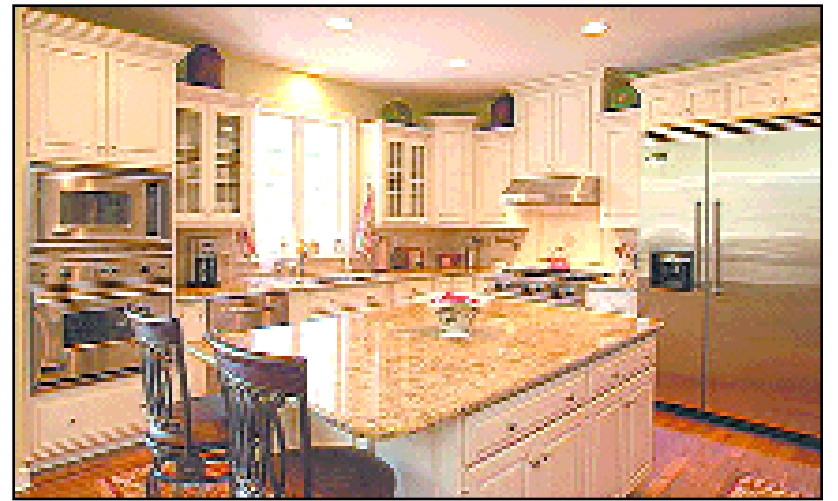

LEWITH & FREEMAN

REAL ESTATE, INC.

THE ICE LAKES
*Breathtaking Beauty Surrounds You.
 Build Your Dream Home Today!*

Customize your own home! Wooded lots, wonderful views, quality construction, custom kitchens

NEW CONSTRUCTION! Beautiful 4 bedroom, 3-4 bath homes with stone/brick & vinyl exteriors, granite countertops in large kitchen, family room with fireplace. Spacious interiors with crown moldings, 9' ceilings on first floor, hardwood floors, tile baths, walkin closets in all bedrooms. Topsoil, seeding and paved drive included. 3 homes currently under construction – by Hallmark Homes.
 3096 SF for **\$449,900**;
 3270 SF for **\$474,900** and
 3554 SF for **\$516,900**.
 Call now to customize yours!